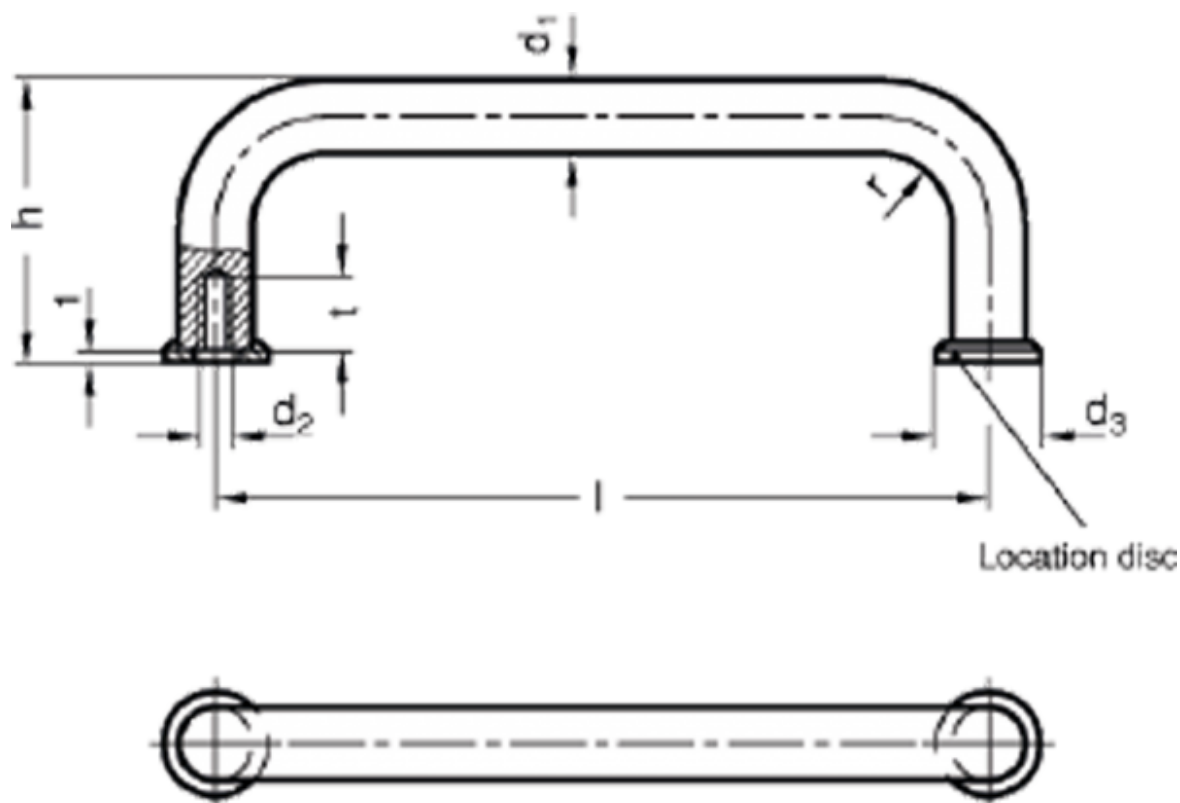

Article number: 20425AL12125EL

Description: E+G U-handle GN 425-AL-12-125-EL

Measures

$d_1 = 12$
 $d_2 = M6$
 $d_3 =$
 $h = 51$
 $l = 125$
 $r = 14$
 $t = 12$